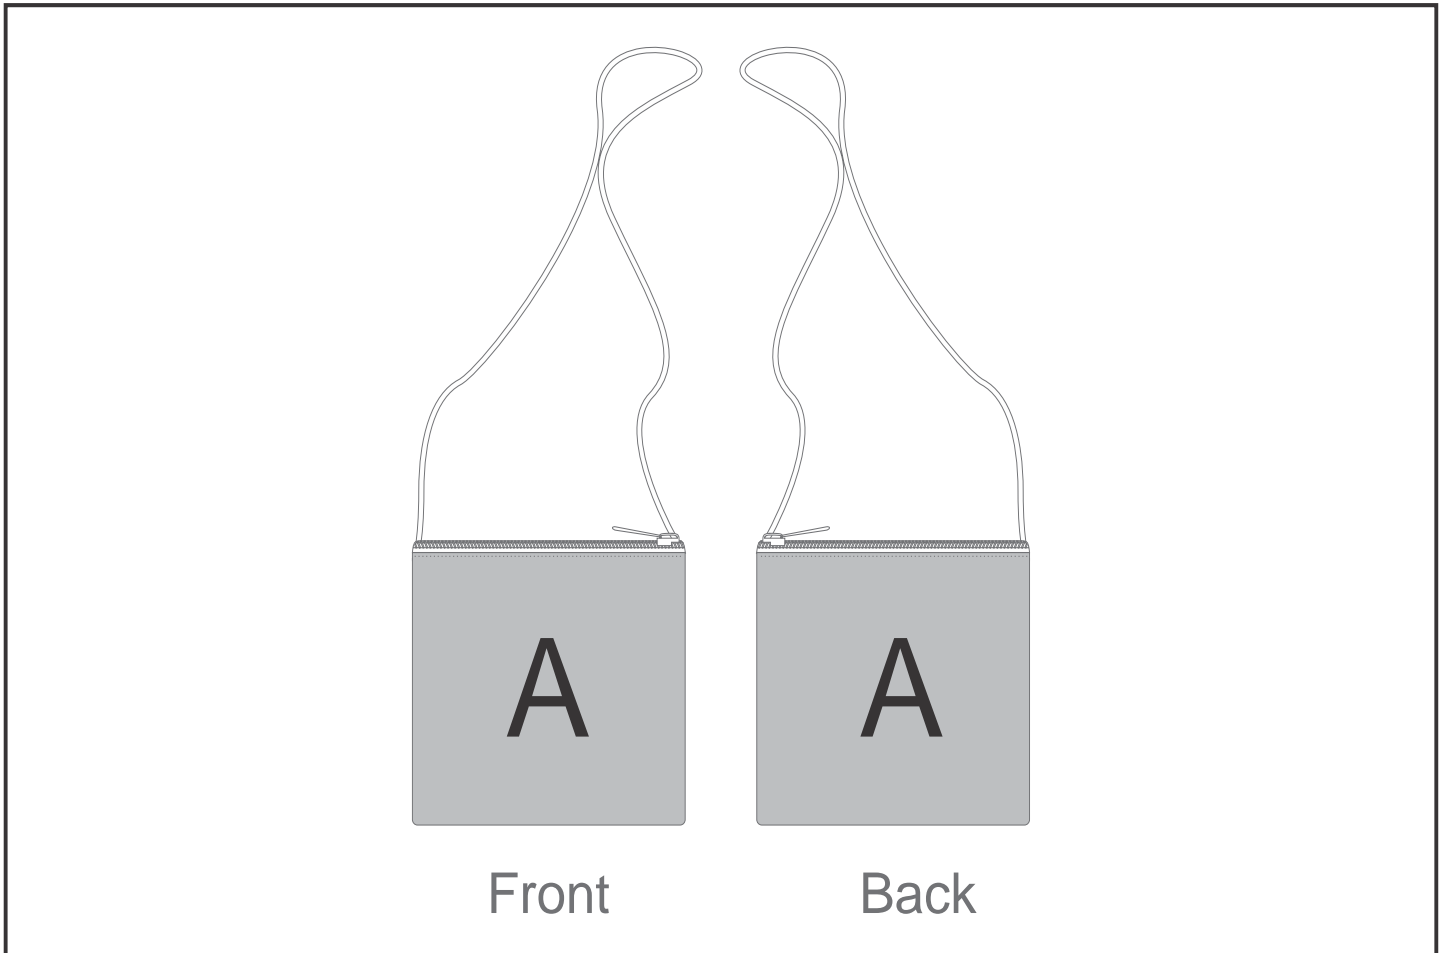

## Need to know:

- Includes 1-Position Sublimation (setup fees apply)
- Please Note: We cannot guarantee 100% logo Alignment on all Brandable Panels.

## Branding Options:

Position	Branding Method (Branding Code)	No. of Colours	Dimension
A	Custom Sublimation A (CPSUB-A)	Full Colour	132mm wide x 232mm high